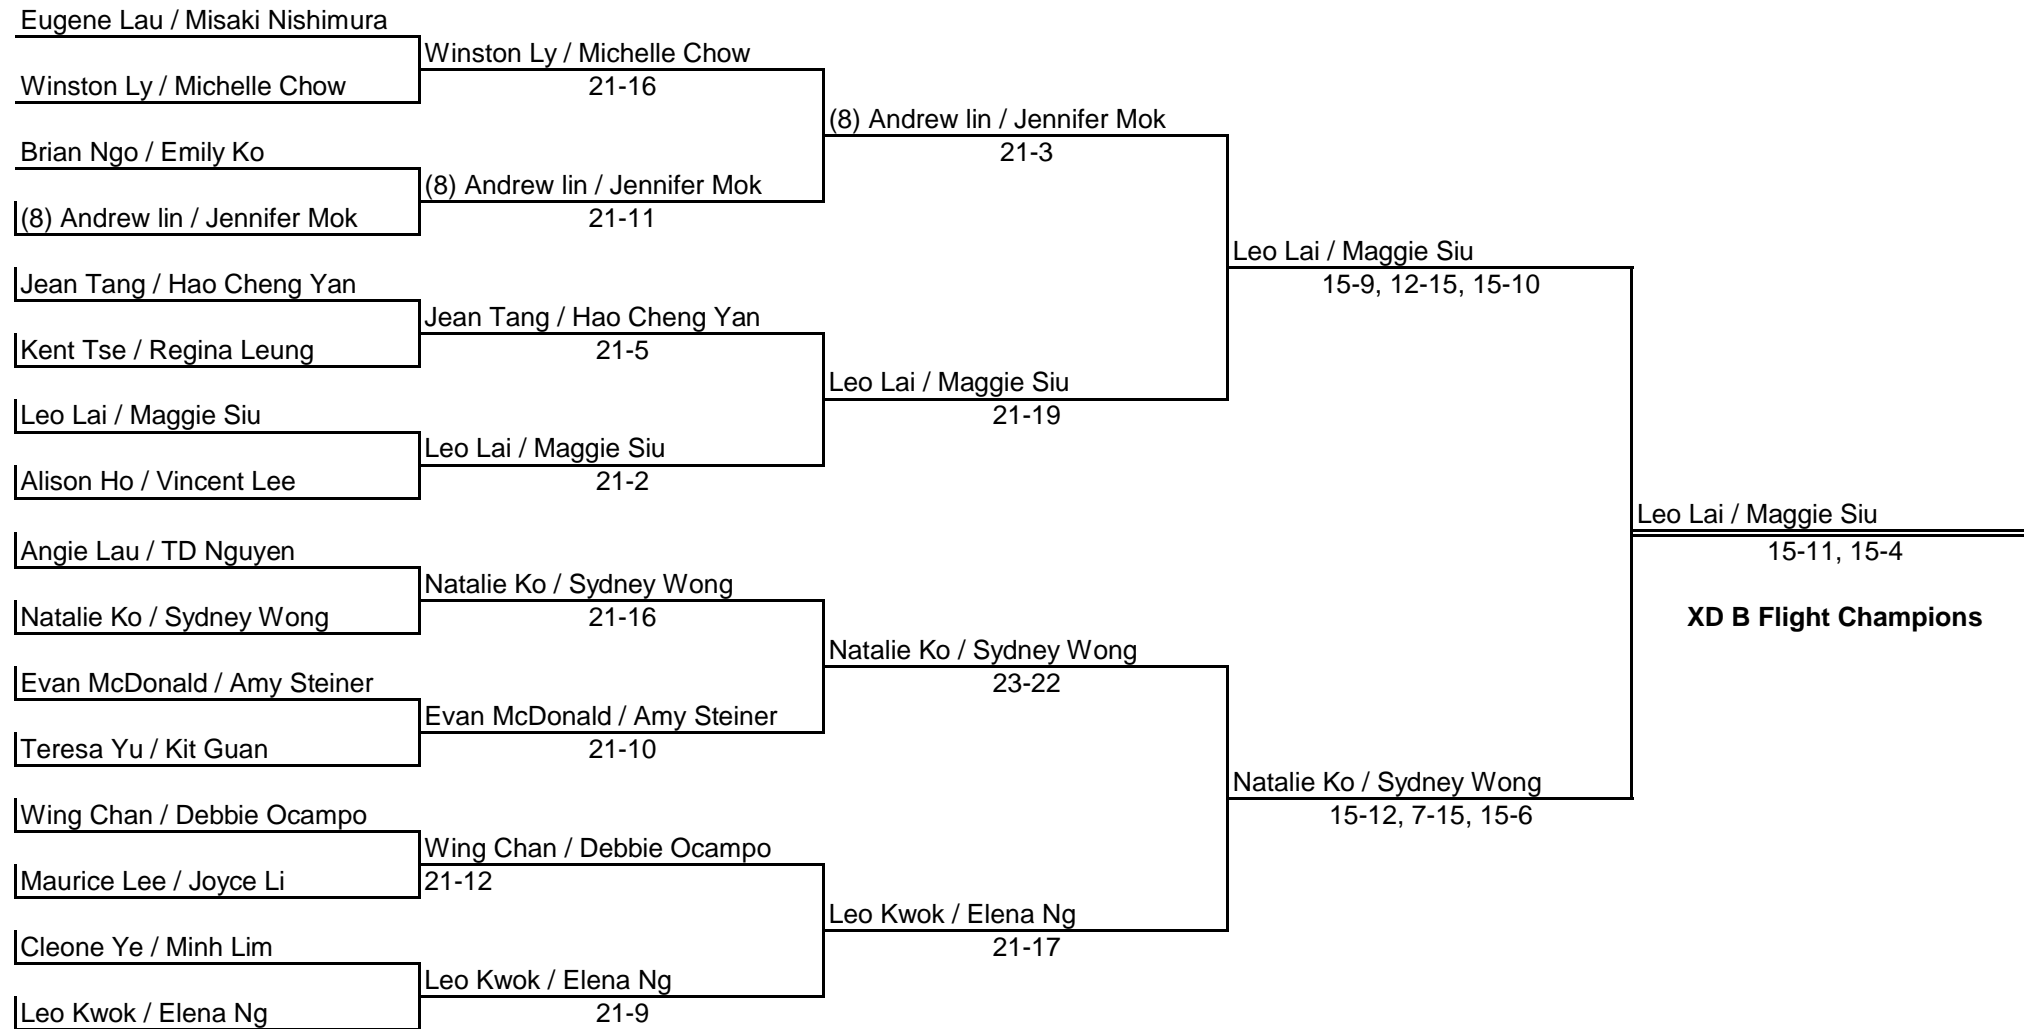

Mixed Doubles - B Flight

Mixed Doubles - C Flight

Seeds based on actual seed number or points scored in previous round.

Simon Yip / Francis Hill	Angela Liu / Siu Cheong
Angela Liu / Siu Cheong	21-17
Pierre Tse / Rose Leung	Candice Chio / Sopeak Marb
Candice Chio / Sopeak Marb	21-11
Carmen Tsang / Jason Wan	Kwok Wai Chan / Grace Yam
Kwok Wai Chan / Grace Yam	21-9
Tim Ng / Jenny Liu	Jennifer Wan / Alan Yip
Jennifer Wan / Alan Yip	23-20
Nhi Nguyen / Khoa Nguyen	Nhi Nguyen / Khoa Nguyen
Lydia Zhu / Thevananth Sivagnanalingam	21-13
Leona Pinto / Ivan To	Andy Lam / Jenny Siu
Andy Lam / Jenny Siu	21-10
Jenny Chan / Michael Zhang	Bharat Parmar / Anne Dhir
Bharat Parmar / Anne Dhir	21-11
Kevin Chan / Linda Lo	Kevin Chan / Linda Lo
Jackson Pan / Kelly Jia	21-17
Jennifer Yoshihara / Wen Li	Jennifer Yoshihara / Wen Li
Jacek Molenda / Kelly Chau	21-13
Bo Zhou / Nick Ong	Bo Zhou / Nick Ong
Maple Leung / Steven Ho	21-15
Connie Lam / Howard Wong	Jackie Chong / Joshua Lau
Jackie Chong / Joshua Lau	21-9
Julie Feng / Victor Liang	Julie Feng / Victor Liang
James Liu / Cathy Yeh	21-12
Maxine Fung / Wilson Chung	Maxine Fung / Wilson Chung
Pry Gnana / Caroline Fagan	21-14